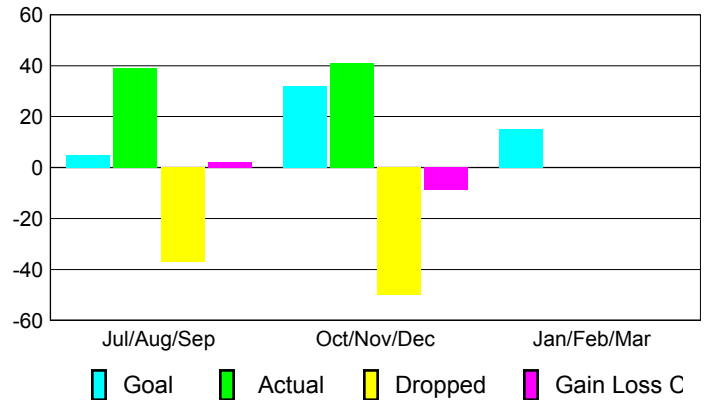

Membership Results 2012-2013

Goal, New, Dropped, Gain/Loss

Comparison of Membership Gain/Loss

Current Year Compared to the Previous Year