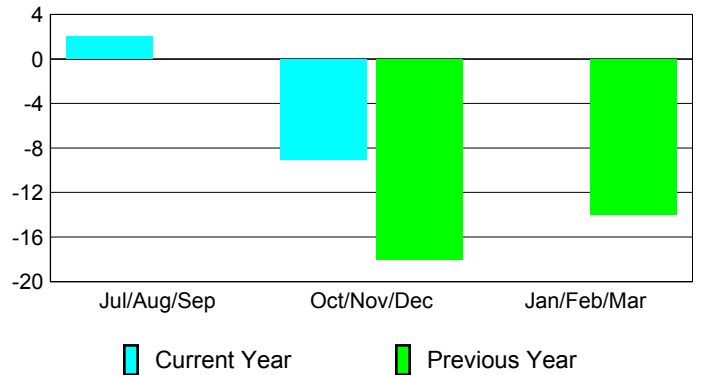

Membership Results
2012-2013

Membership
2011-2012

Month	Net Memb Goal	Actual New Memb	Actual Dropped Memb	Gain/Loss of Memb	Gain/Loss of Memb
Jul/Aug/Sep	5	39	-37	2	0
Oct/Nov/Dec	32	41	-50	-9	-18
Jan/Feb/Mar	15				-14
Totals	52	80	-87	-7	-32

Membership Results 2012-2013

Goal, New, Dropped, Gain/Loss

Comparison of Membership Gain/Loss

Current Year Compared to the Previous Year

Gender Comparison 2012-2013

Jul/Aug/Sep

Oct/Nov/Dec

Jan/Feb/Mar