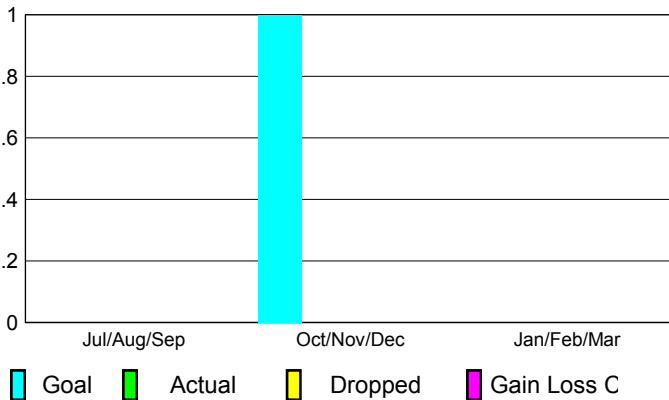

2012-2013 GMT Reports for District (or Undistricted) **District 201V3**

GMT: **John Douglas William Muller**

Location: **AUSTRALIA**

GMT CA: **7**

CLUBS

Club Results
2012-2013

Clubs
2011-2012

Month	New Club Goal	Actual New Clubs	Actual Dropped Clubs	Gain/Loss of Clubs	Gain/Loss of Clubs
Jul/Aug/Sep	0	0	0	0	0
Oct/Nov/Dec	1	0	0	0	0
Jan/Feb/Mar	0				0
Totals	1	0	0	0	0

Club Results 2012-2013

Goal, New, Dropped, Gain/Loss

Comparison of Club Gain/Loss

Current Year Compared to the Previous Year

YTD Status Quo Clubs 2012-2013

Status Quo Clubs Compared to Status Quo Members

MEMBERSHIP